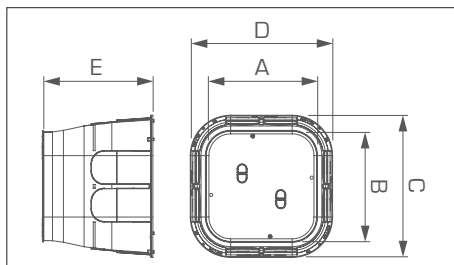

## Irrigation wells box with green cover

Articolo Item	Colori Colors	Elettrovalvole Solenoid valves Pz	Cavidotti Cableduct mm	Dimensioni Dimensions				
				A mm	B mm	C mm	D mm	E mm
PN150200V	Verde prato Green lawn	-	Da Ø 40 a 50 From Ø 40 to 50	200	150	-	-	127
PN175175V	Verde prato Green lawn	1 Valvola 1 Valve	Da Ø 50 a 110 From Ø 50 to 110	168	168	237	237	210
PN225225V	Verde prato Green lawn	1-2 Valvole 1-2 Valves	Da Ø 63 a 125 From Ø 63 to 125	218	218	301	301	230
PN295295V	Verde prato Green lawn	2-4 Valvole 2-4 Valves	Da Ø 90 a 160 From Ø 90 to 160	288	288	386	386	300
PN270400V	Verde prato Green lawn	3-4 Valvole 3-4 Valves	Da Ø 63 a 160 From Ø 63 to 160	398	268	376	506	300
PN370450V	Verde prato Green lawn	4-8 Valvole 4-8 Valves	Da Ø 90 a 160 From Ø 90 to 160	448	368	506	586	300